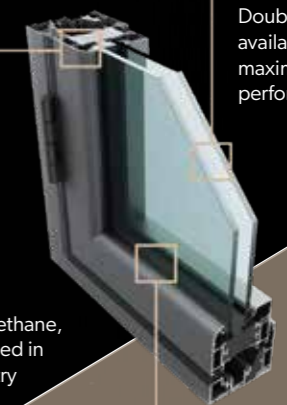

Sustainable and built to last, with a life expectancy of up to 40 years

Double or triple glazing options available, up to 52mm, to maximise thermal and acoustic performance

Benefiting from a thermal barrier made from expanded polyurethane, tried and tested and used in the construction industry for many years